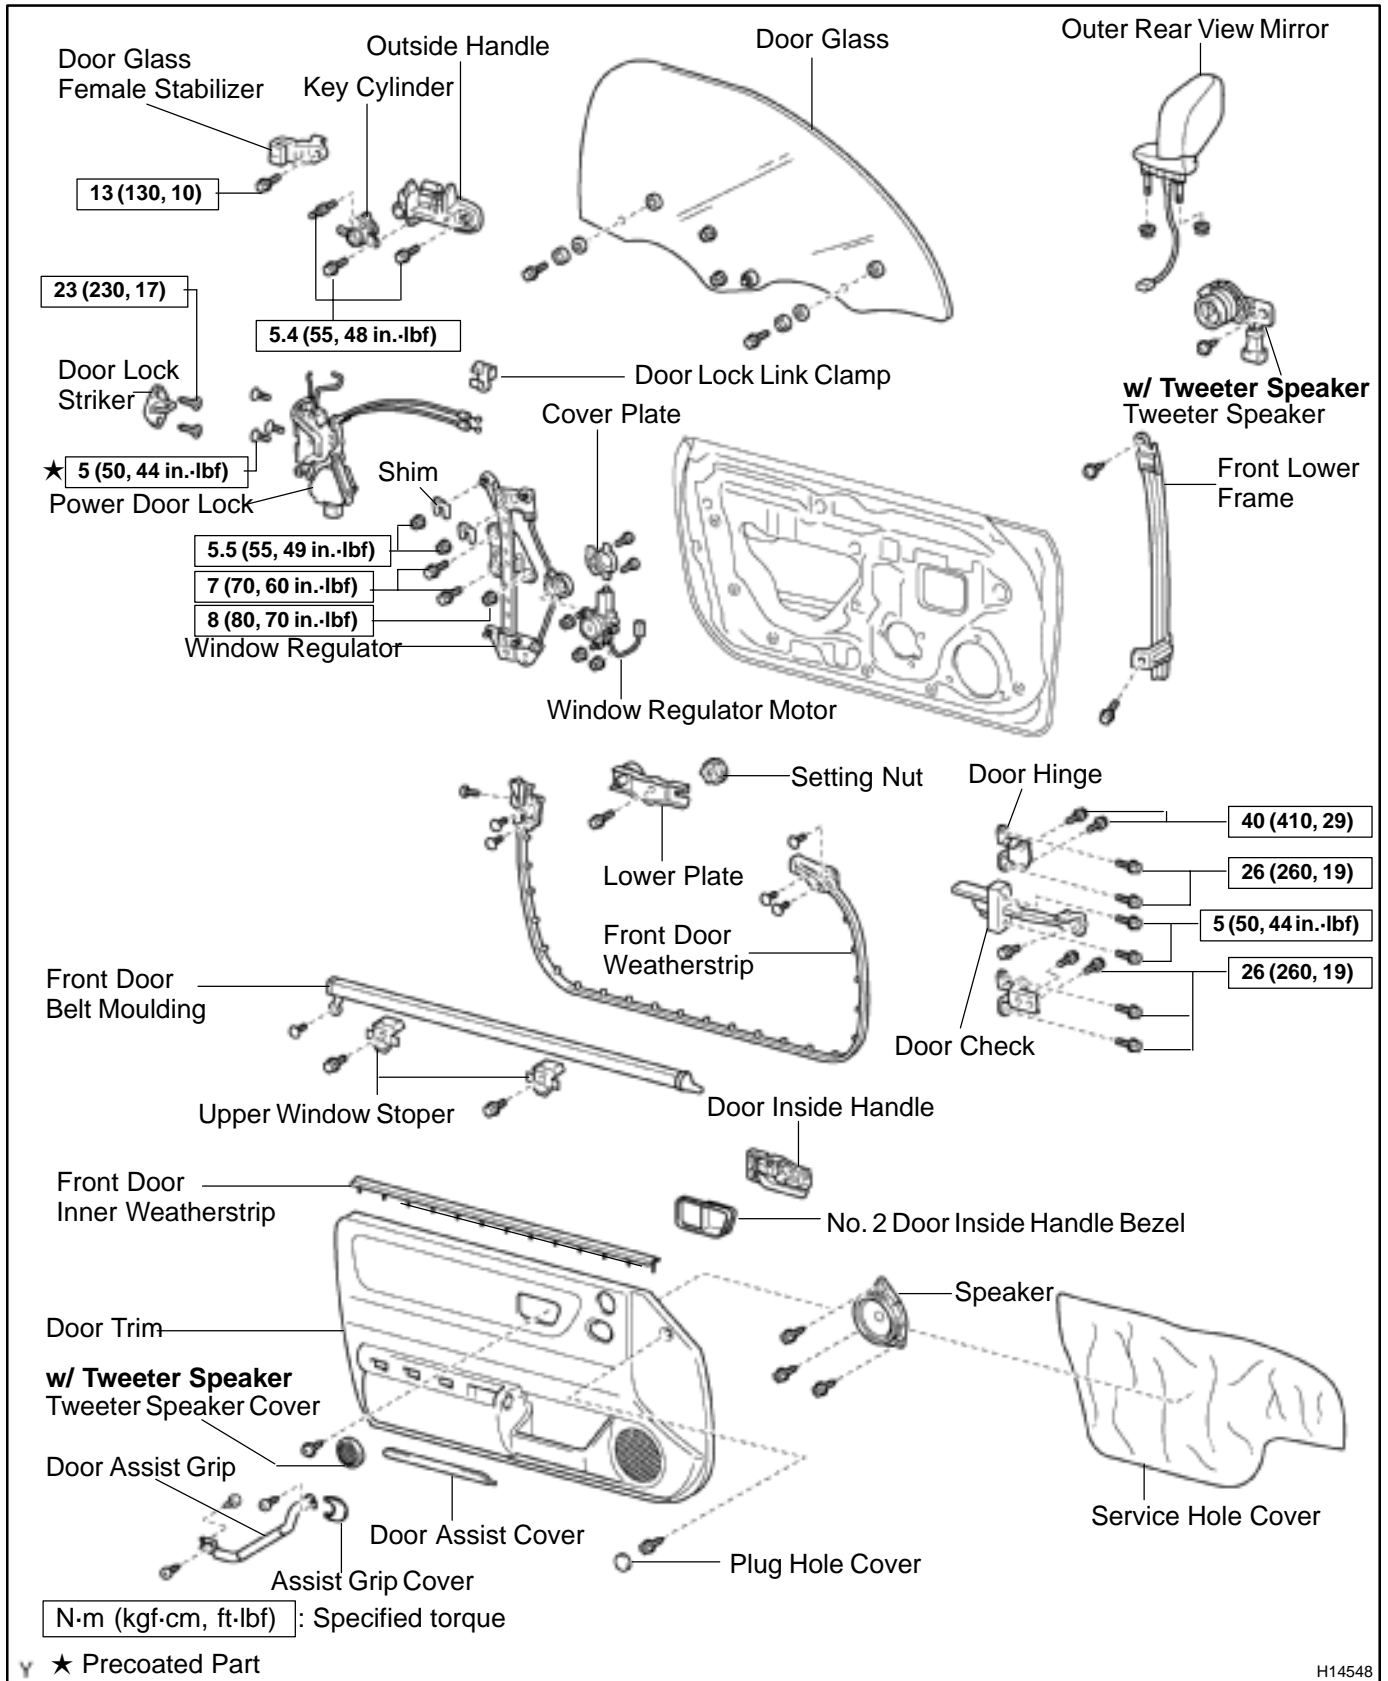

FRONT DOOR COMPONENTS

BO1DJ-03

H14548